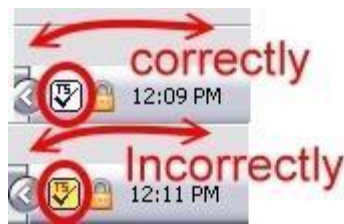

# SPELL CHECKER IN ANY WINDOWS APPLICATION

Although it's called **Tiny Spell**, what it does isn't tiny at all. Tiny Spell can correct your spelling in any application within Windows. If you're working in a program that doesn't support Microsoft Office, you can still have confidence knowing you're spelling everything correctly. No more dumping a word into a Word document just to see if it is spelled right. With Tiny Spell's simple to use interface, you'll cruise through misspelled words easily and quickly.

Tiny Spell sits in your system tray on the right side of the taskbar) and turns from white to yellow when it recognizes an incorrectly spelled word.

A quick click on the icon and a list of possible spelling choices pops up. Highlight the correct entry and you're on your way. This may be easier to use "on the fly" in Word than the actual built in spellchecker.